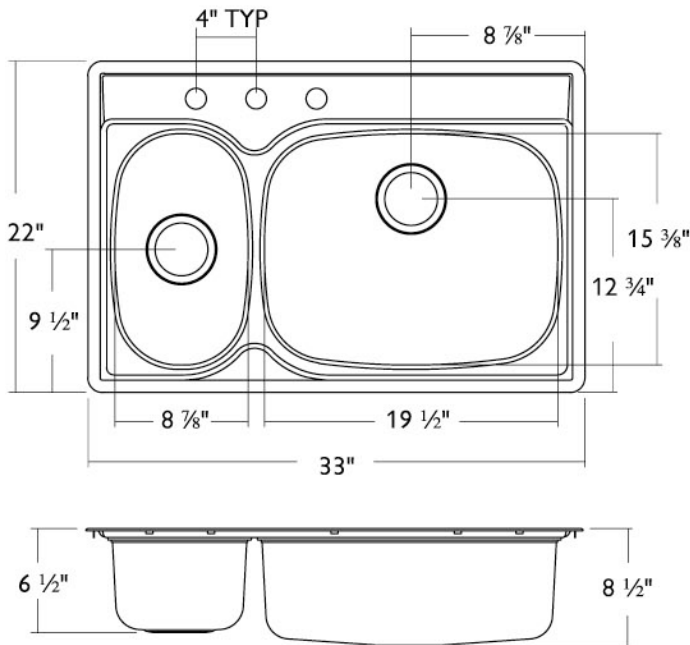

- **18-8 Stainless Steel**
- **Sound Deadening Pads**
- **Integrated Installation Rails**
 With pre-attached clips
- **Limited Lifetime Buyer Warranty**

Fits 36" Cabinet

Model #	Faucet Holes	Finish Deck/Bowl	Bowl Size ↕ × ↔	Sink Depth	Overall Dimension	Gauge	Cutout Dimension
LSK853BX	3	Silk	L: 15 3/8" x 8 7/8"	L: 6 1/2"	22" x 33"	20	21 1/4" x 32 1/4"
LSK854BX	4		R: 15 3/8" x 19 1/2"	R: 8 1/2"			1" Radius